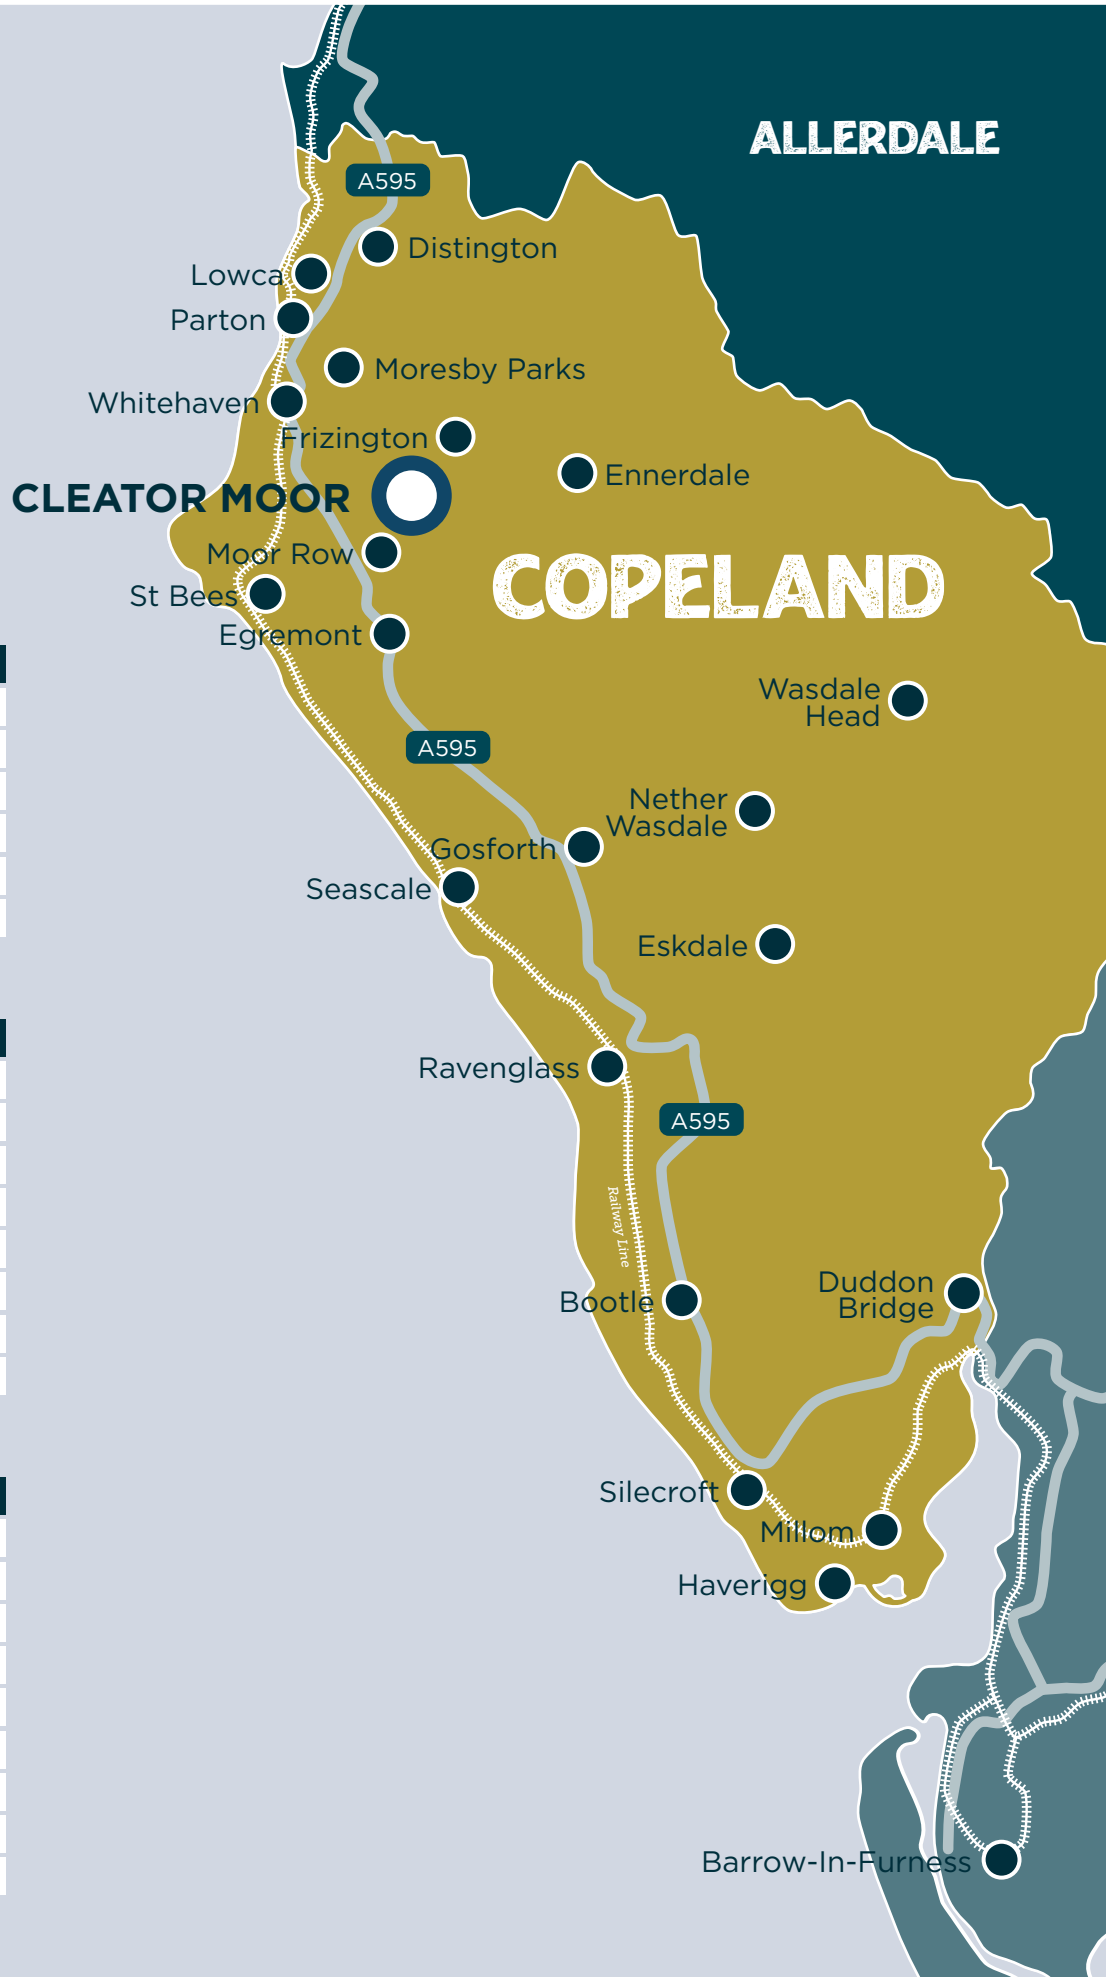

HISTORIC MARKET TOWN  
**CLEATOR MOOR**  
THE LAKE DISTRICT

**PLACES OF INTEREST**

THE WAR MEMORIAL
THE PHOENIX YOUTH CENTRE
THE CIVIC HALL
COAST TO COAST WALK
HEN BECK BRIDGE
THE MARKET PLACE

**SPORTING ACTIVITIES**