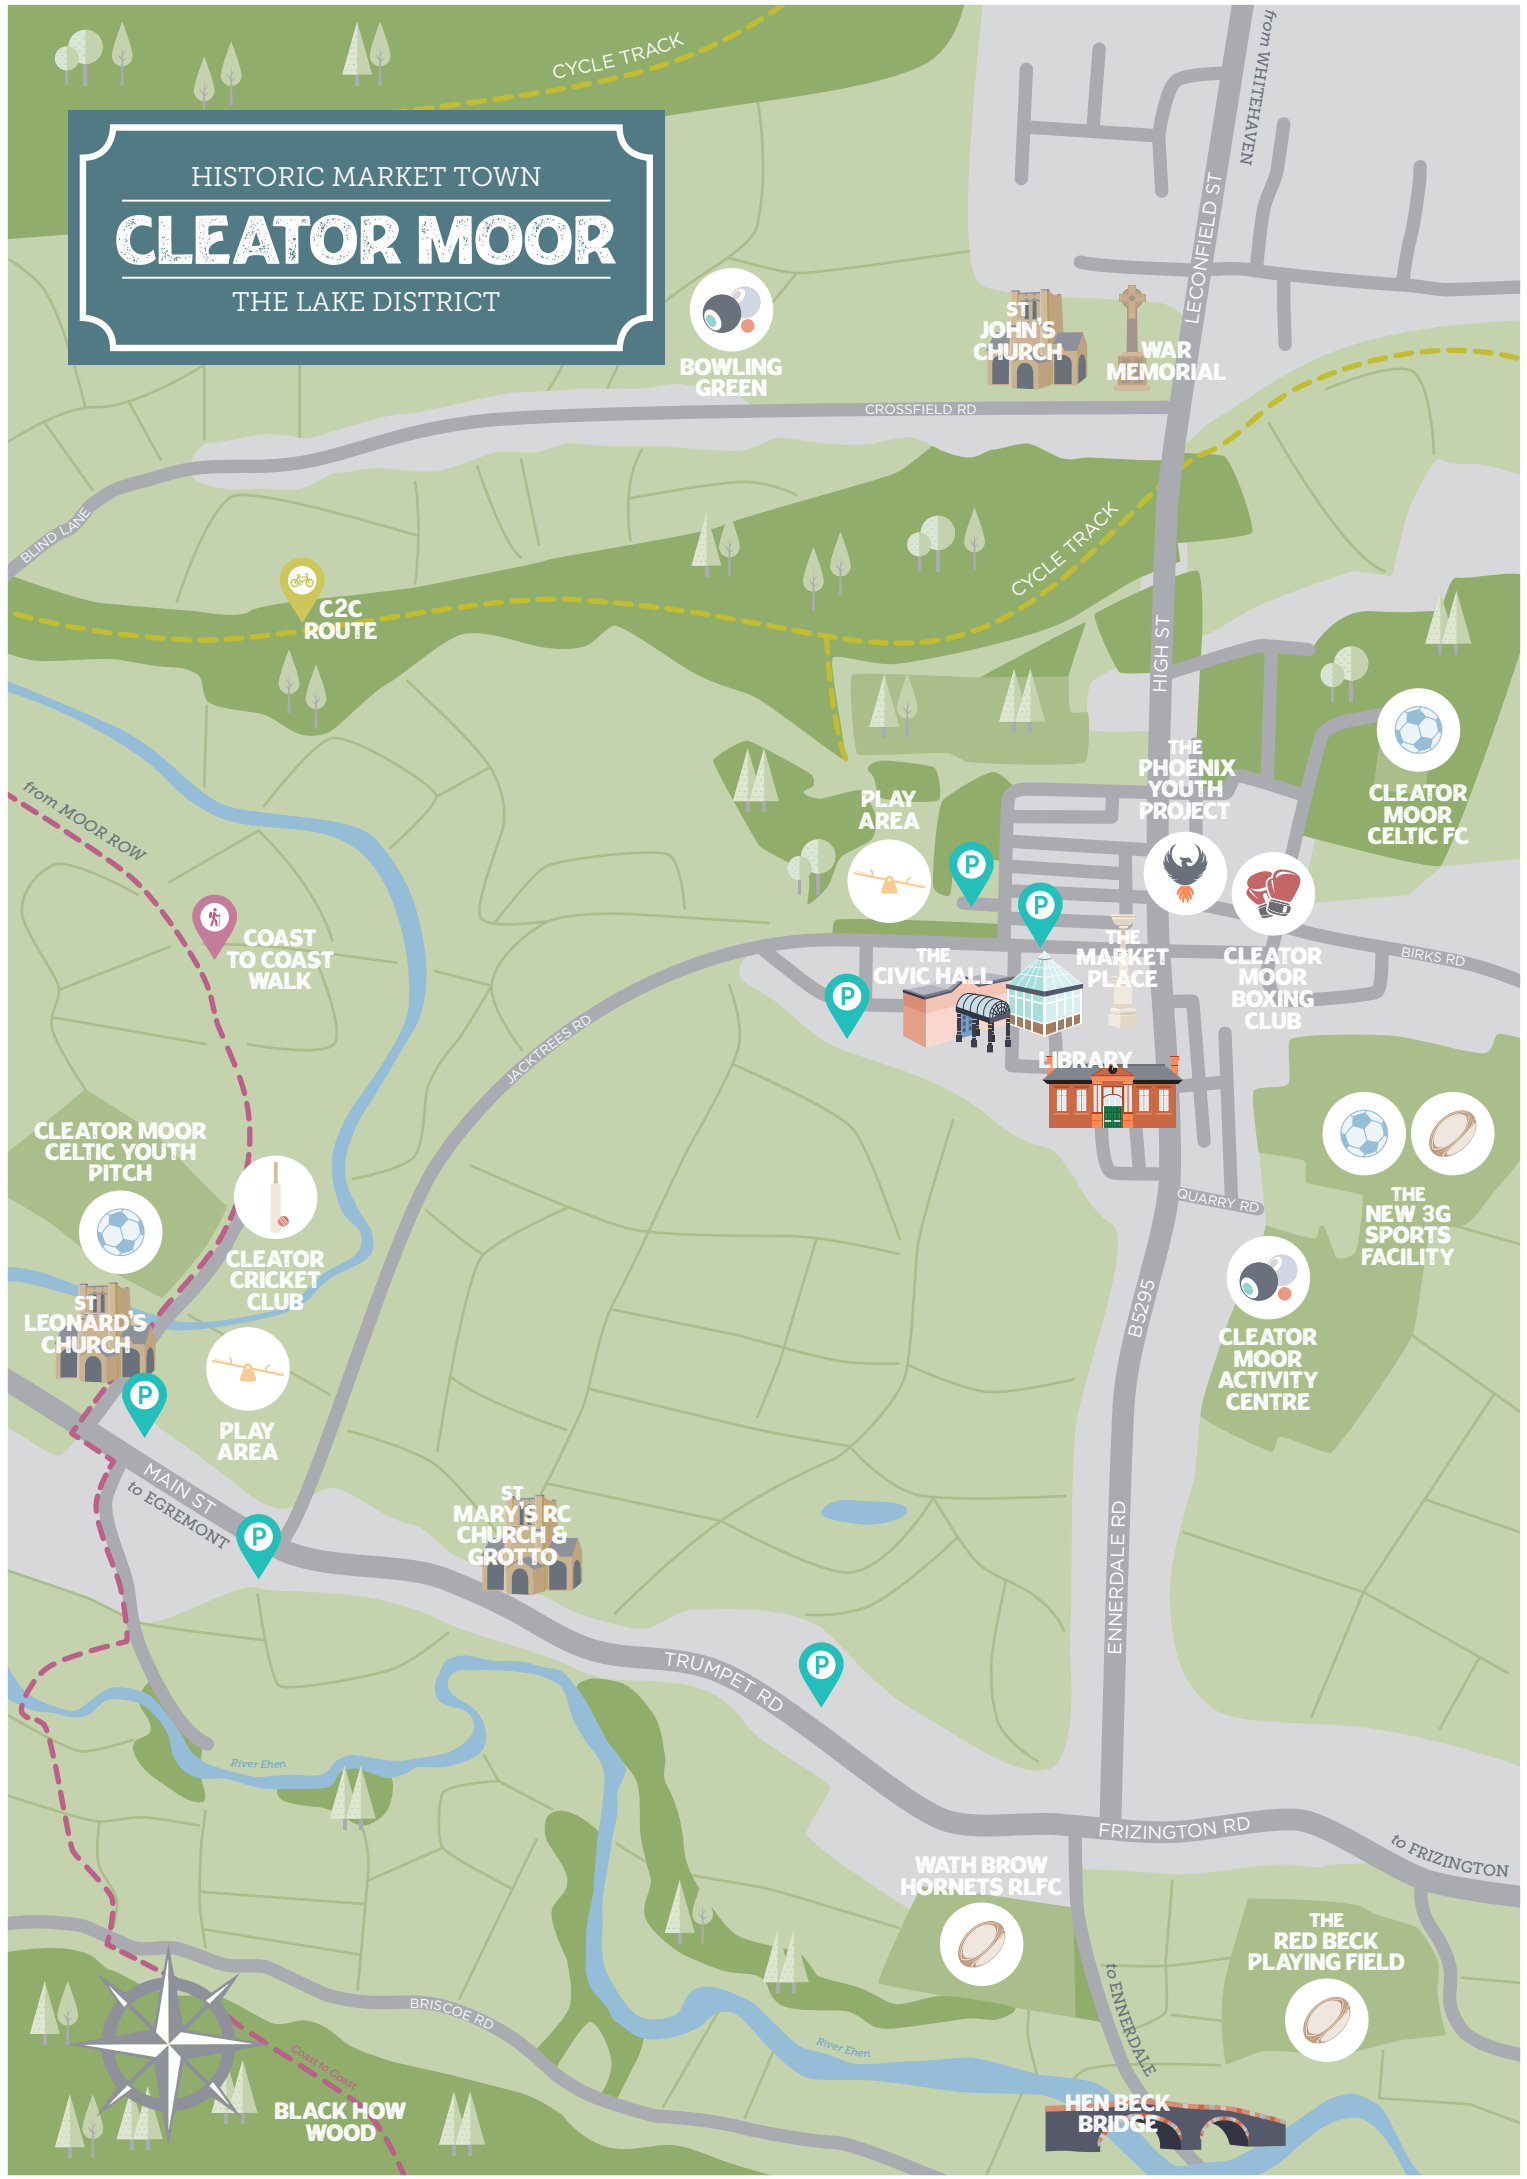

HISTORIC MARKET TOWN  
**CLEATOR MOOR**  
THE LAKE DISTRICT

**PLACES OF INTEREST**

THE WAR MEMORIAL
THE PHOENIX YOUTH CENTRE
THE CIVIC HALL
COAST TO COAST WALK
HEN BECK BRIDGE
THE MARKET PLACE

**SPORTING ACTIVITIES**

THE BOWLING GREEN
C2C CYCLE ROUTE
CLEATOR MOOR CELTIC FC
WATH BROW HORNETS RLFC
CLEATOR MOOR BOXING CLUB
NEW 3G SPORTS FACILITY
CLEATOR MOOR ACTIVITY CENTRE
CLEATOR CRICKET CLUB

**AMENITIES**

ST JOHN'S CHURCH
ST MARY'S RC CHURCH & GROTTO
ST LEONARD'S CHURCH
THE LIBRARY
CLEATOR MOOR CELTIC YOUTH PITCH
CLEATOR PLAY AREA
CLEATOR PLAYING FIELD
THE RED BECK PLAYING FIELD
PARKING